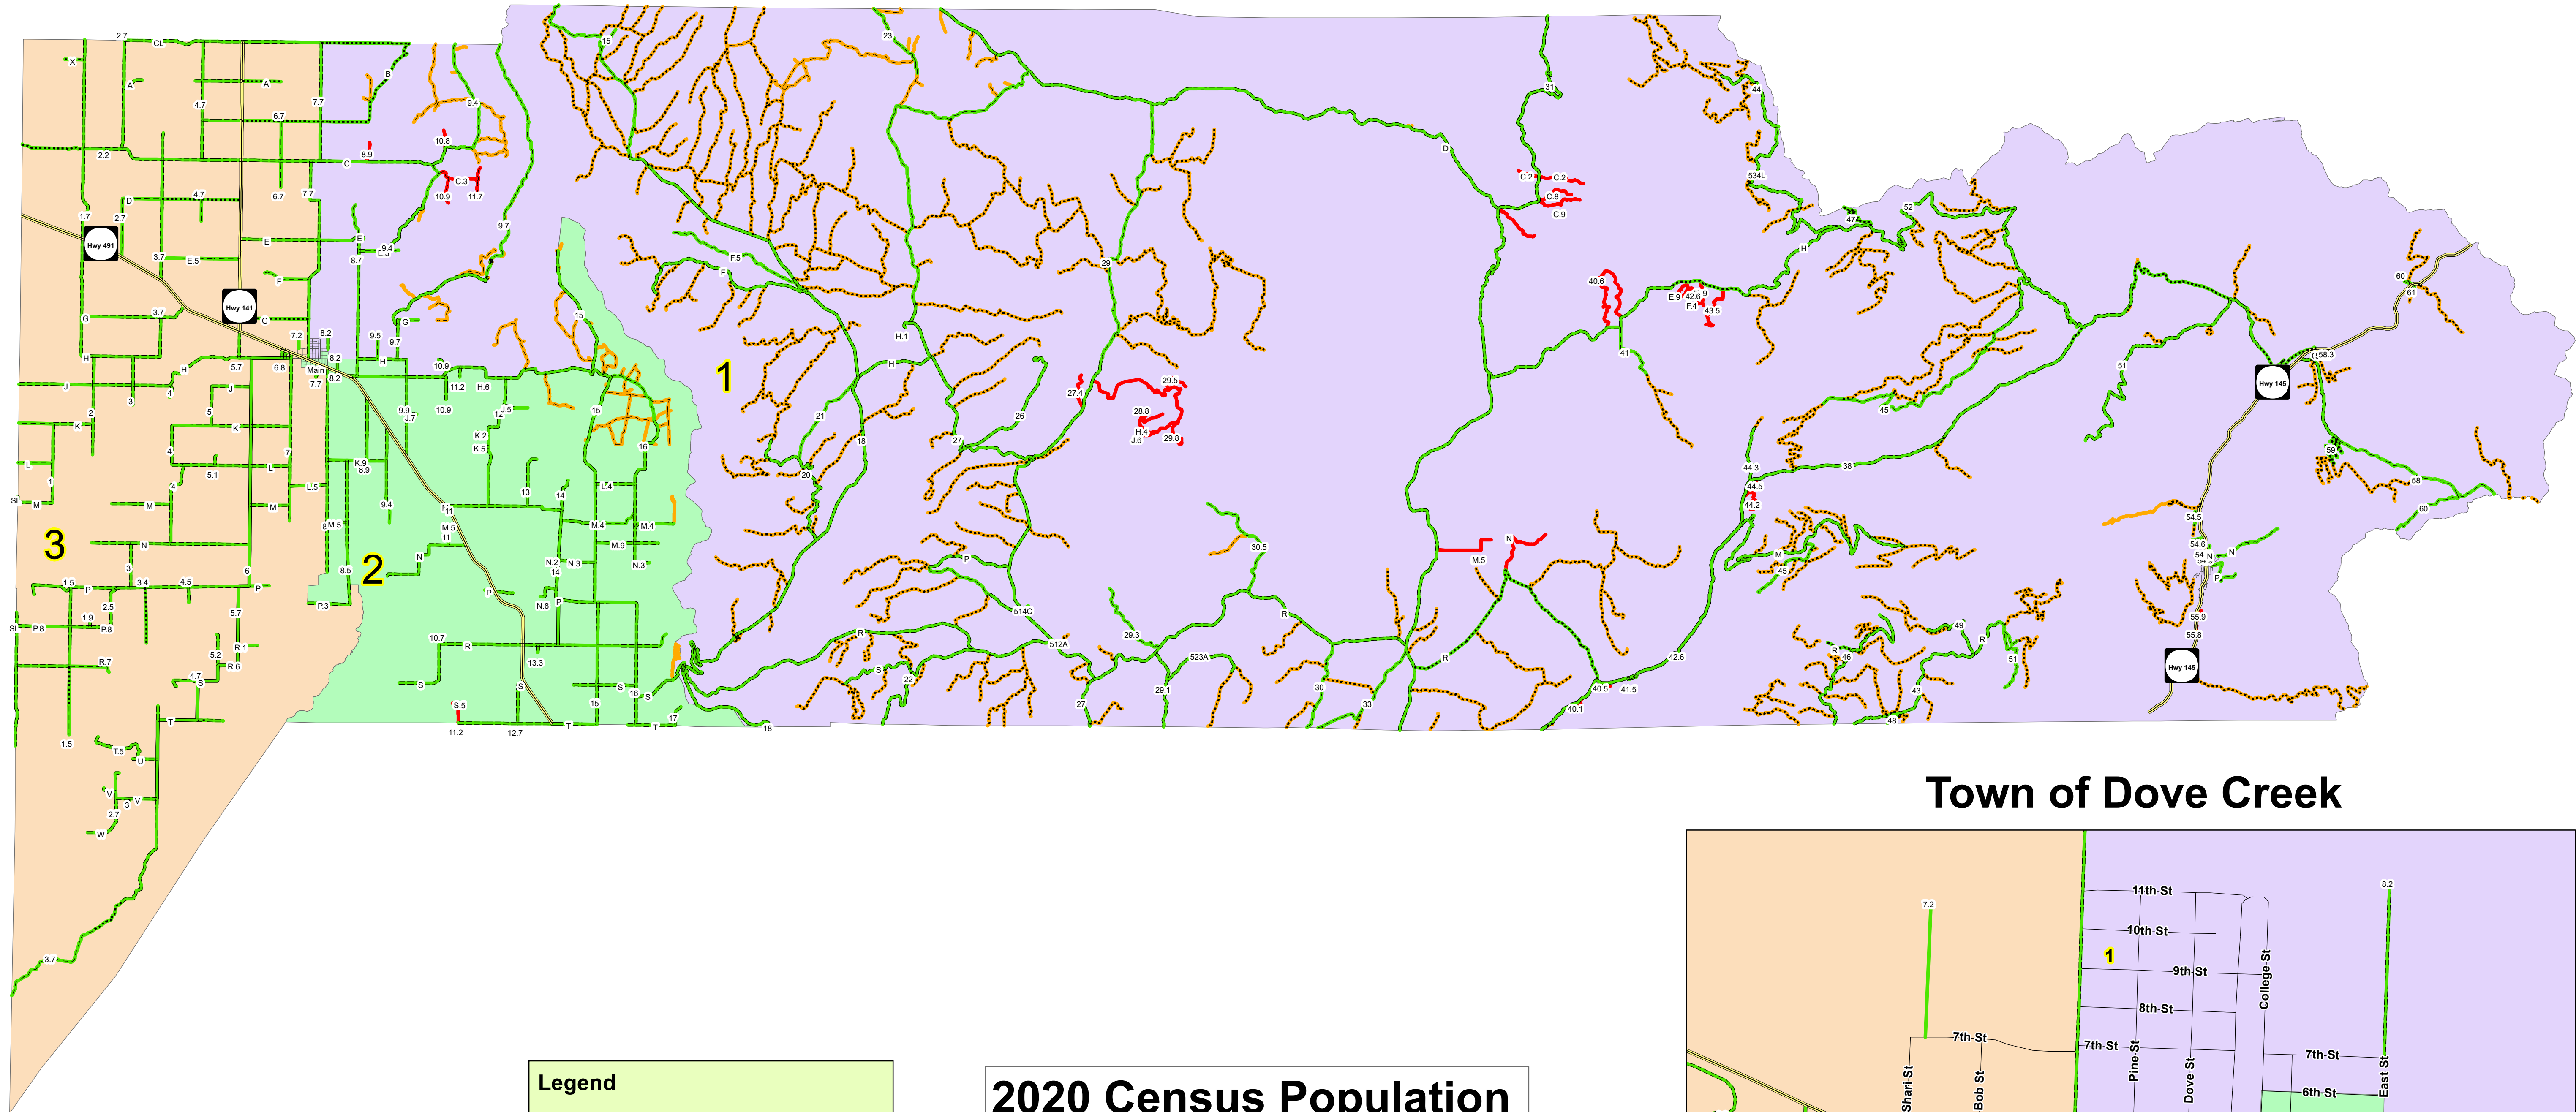

Dolores County Commissioner District Boundaries - 2020 Census Population

0 2.5 5 10 Miles

This map was created by the Dolores County Addressing & Mapping Office.

Legend

Road Sign

Sign

- Dolores County
- Non-Dolores County Owned or Maintained
- Non-Dolores County Jurisdiction
- City Maintained
- Highway/CDOT

District

- 1
- 2
- 3

2020 Census Population

District 1	779	33.49%
District 2	724	31.12%
District 3	823	35.38%
Total =	2326	

Town of Dove Creek