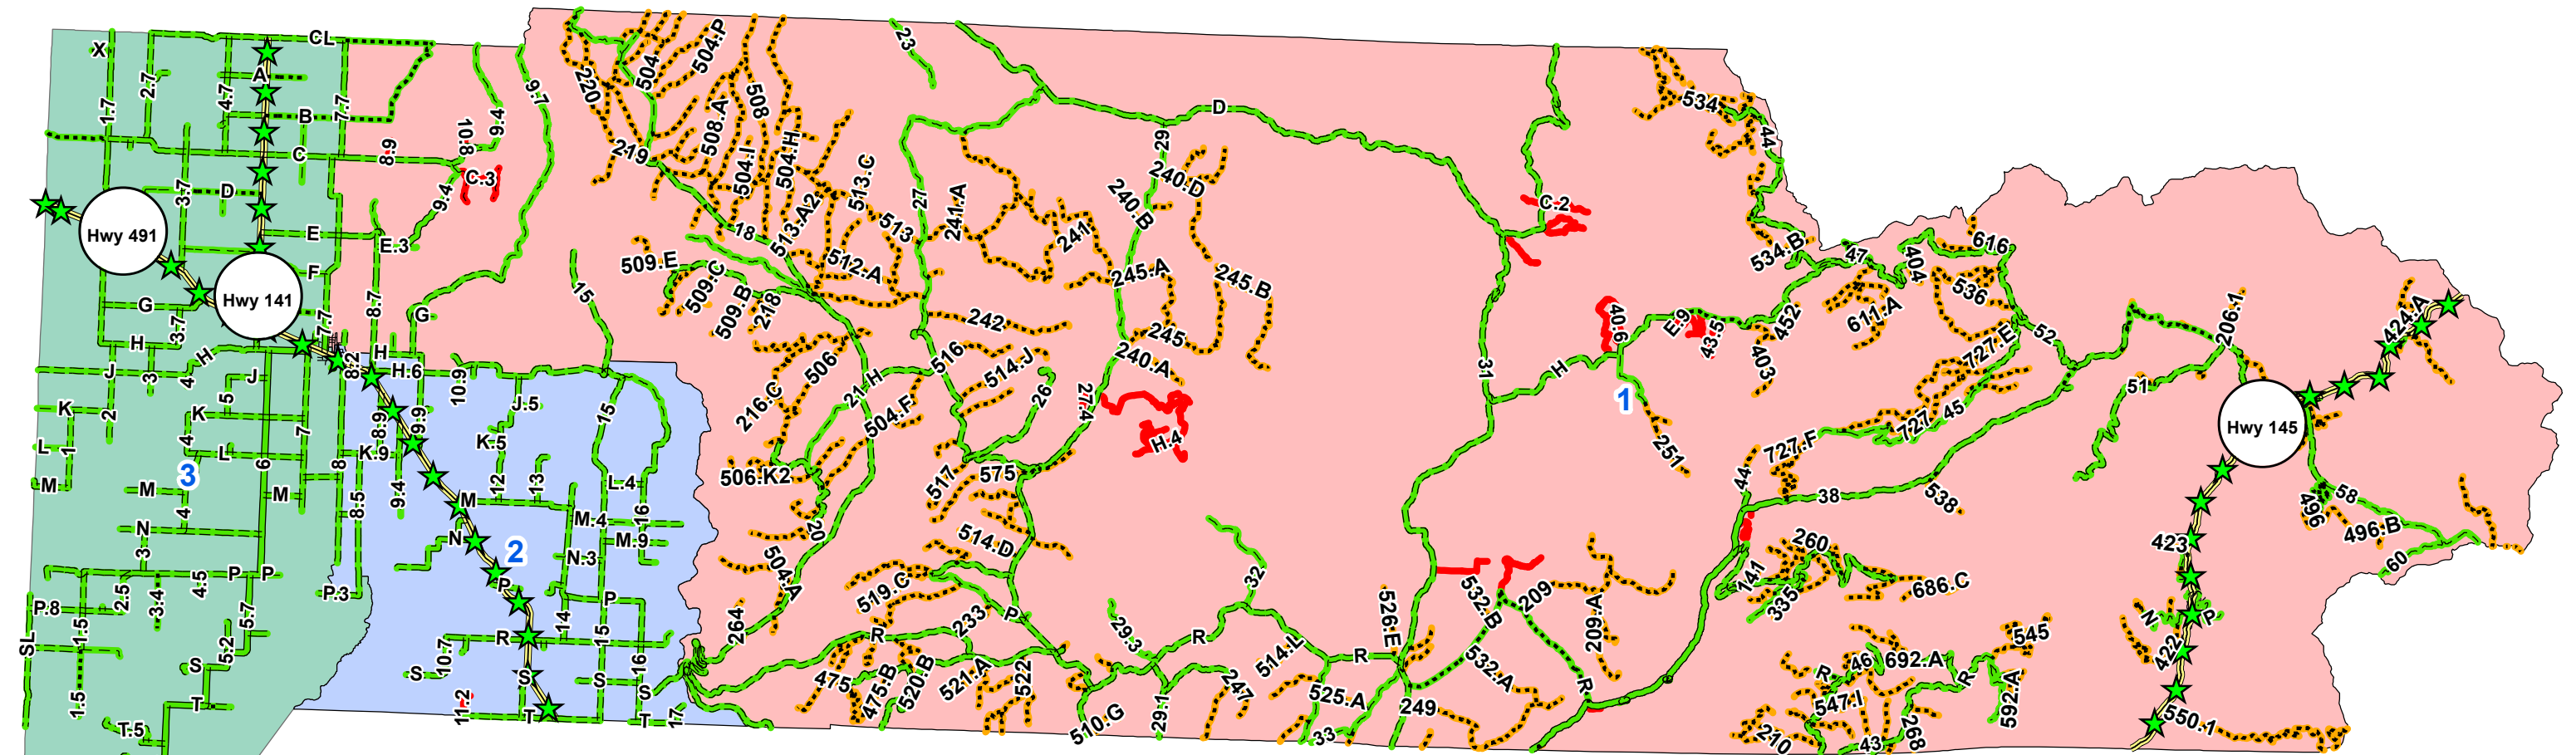

Dolores County Commissioner Districts

Legend

Highway Milemarkers	Sign
Road Surface Type	Dolores County
Chipsealed/Paved	Non-Dolores County Owned or Maintained
Gravel	Non-Dolores County Jurisdiction
Graded Dirt	City Maintained
Primitive/Unimproved	Highway/CDOT
Road Sign	DC_Redistrict_2011
	<all other values>
	COMMDIST
	1
	2
	3

This map was created by the Dolores County Mapping & Addressing Office